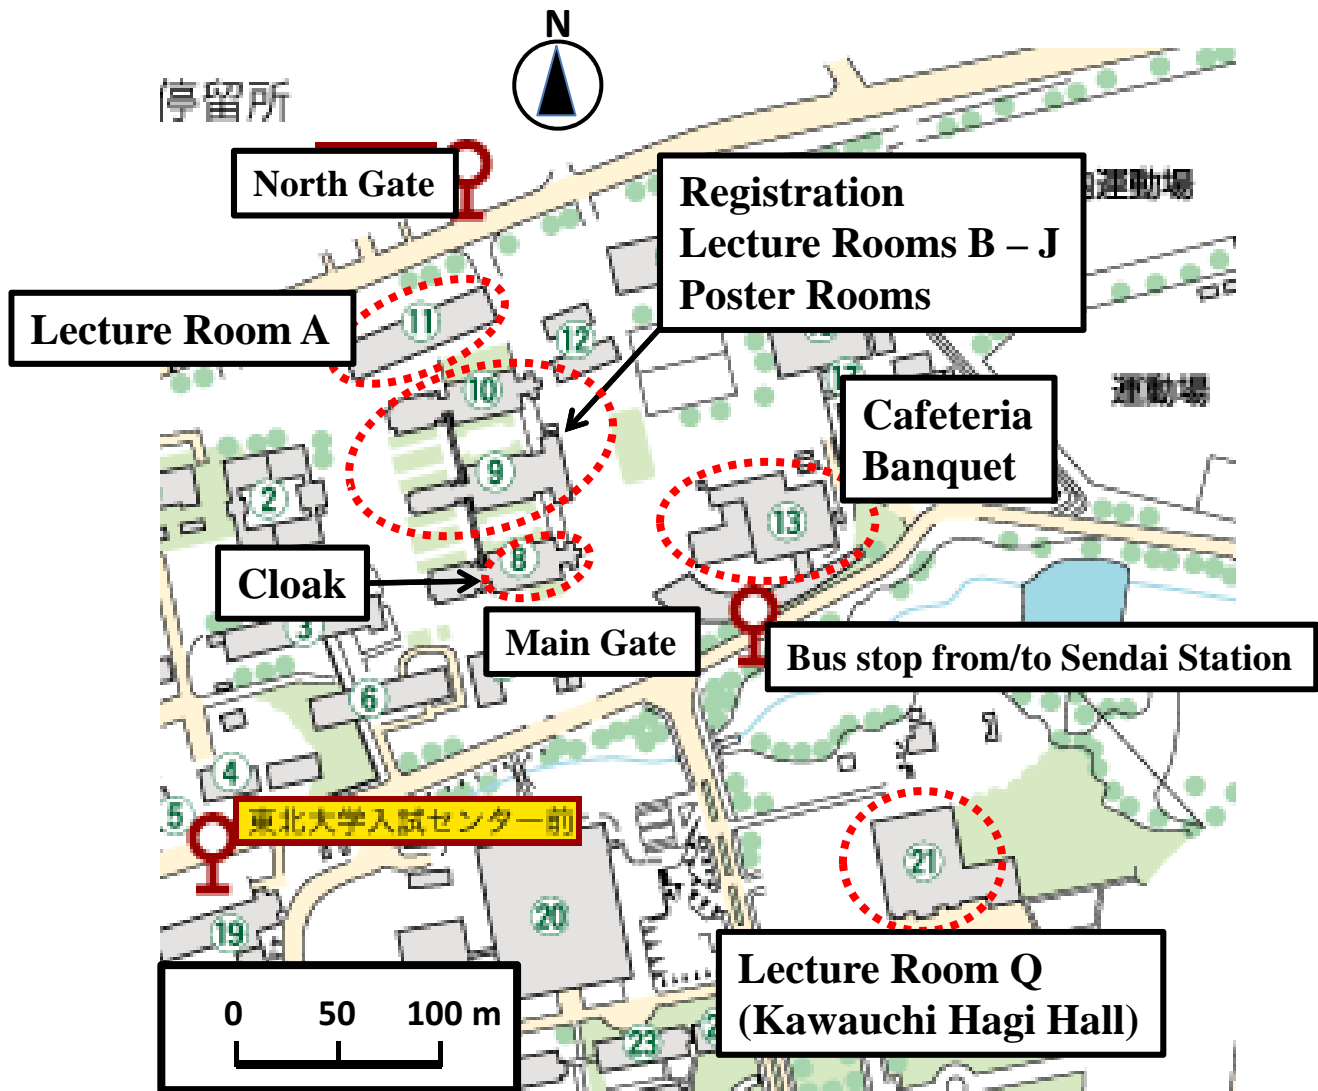

Venue : Kawauchi-Kita Campus, Tohoku University, Sendai, Japan

URL:<http://www.tohoku.ac.jp/english/profile/campus/01/kawauchi/index.html>

Transportation from JR Sendai Station

- (1) By bus (15 min): take the bus No. 710, 713, 715, 718 or 719 at the stop. No. 9.
→ Get off the bus at Kawauchi-Kita Campus (180 yen/ one way).
- (2) By taxi (10 min): 1,000 yen – 1,500 yen.

Session	Lecture Room No.
A	Center for Information Technology
B	B101
C	B102
D	B103
E	B104
F	B200
G	B201
H	B202
I	B203
J	B204
Poster	Building C 1F & 2F
Q	Kawauchi Hagi Hall
Reception	Building B 1F
Cloak	Building A 1F