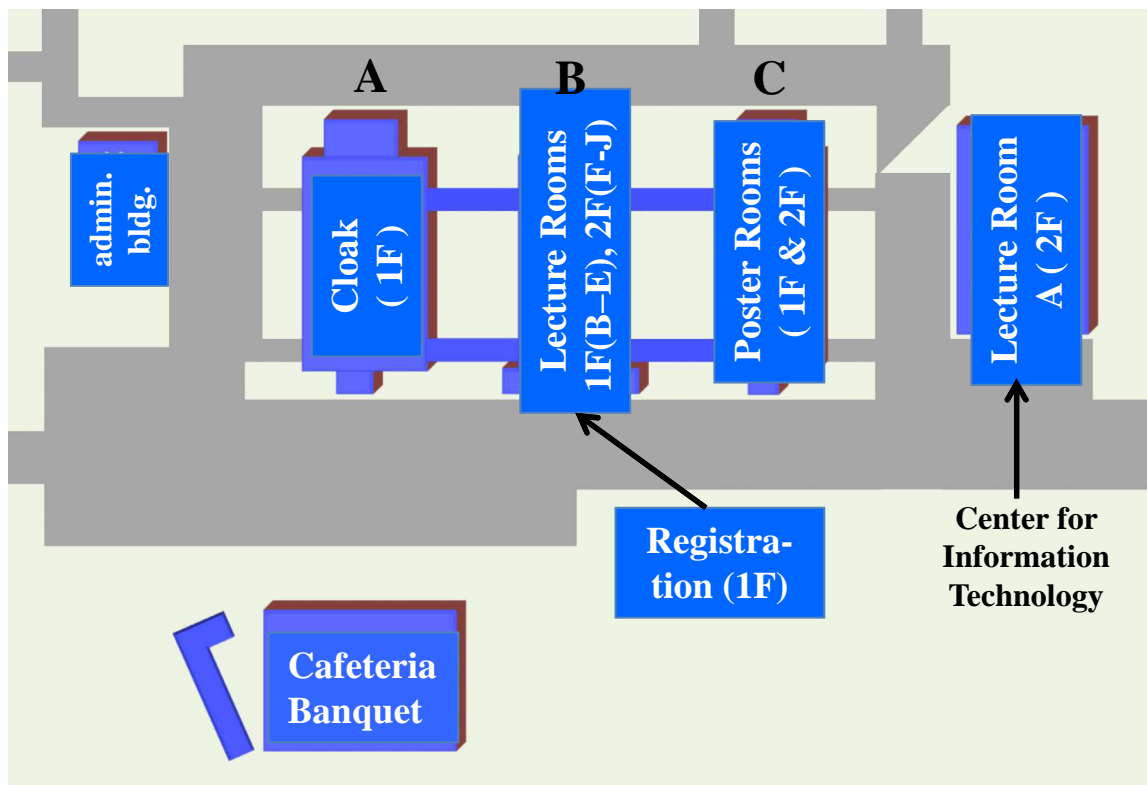

Venue : Kawauchi-Kita Campus, Tohoku University, Sendai, Japan

URL:<http://www.tohoku.ac.jp/english/profile/campus/01/kawauchi/index.html>

Transportation from JR Sendai Station

- (1) By bus (15 min): take the bus No. 710, 713, 715, 718 or 719 at the stop. No. 9.
→ Get off the bus at Kawauchi-Kita Campus (180 yen/ one way).
- (2) By taxi (10 min): 1,000 yen – 1,500 yen.

Session	Lecture Room No.
A	Center for Information Technology
B	B101
C	B102
D	B103
E	B104
F	B200
G	B201
H	B202
I	B203
J	B204
Poster	Building C 1F & 2F
Q	Kawauchi Hagi Hall
Reception	Building B 1F
Cloak	Building A 1F